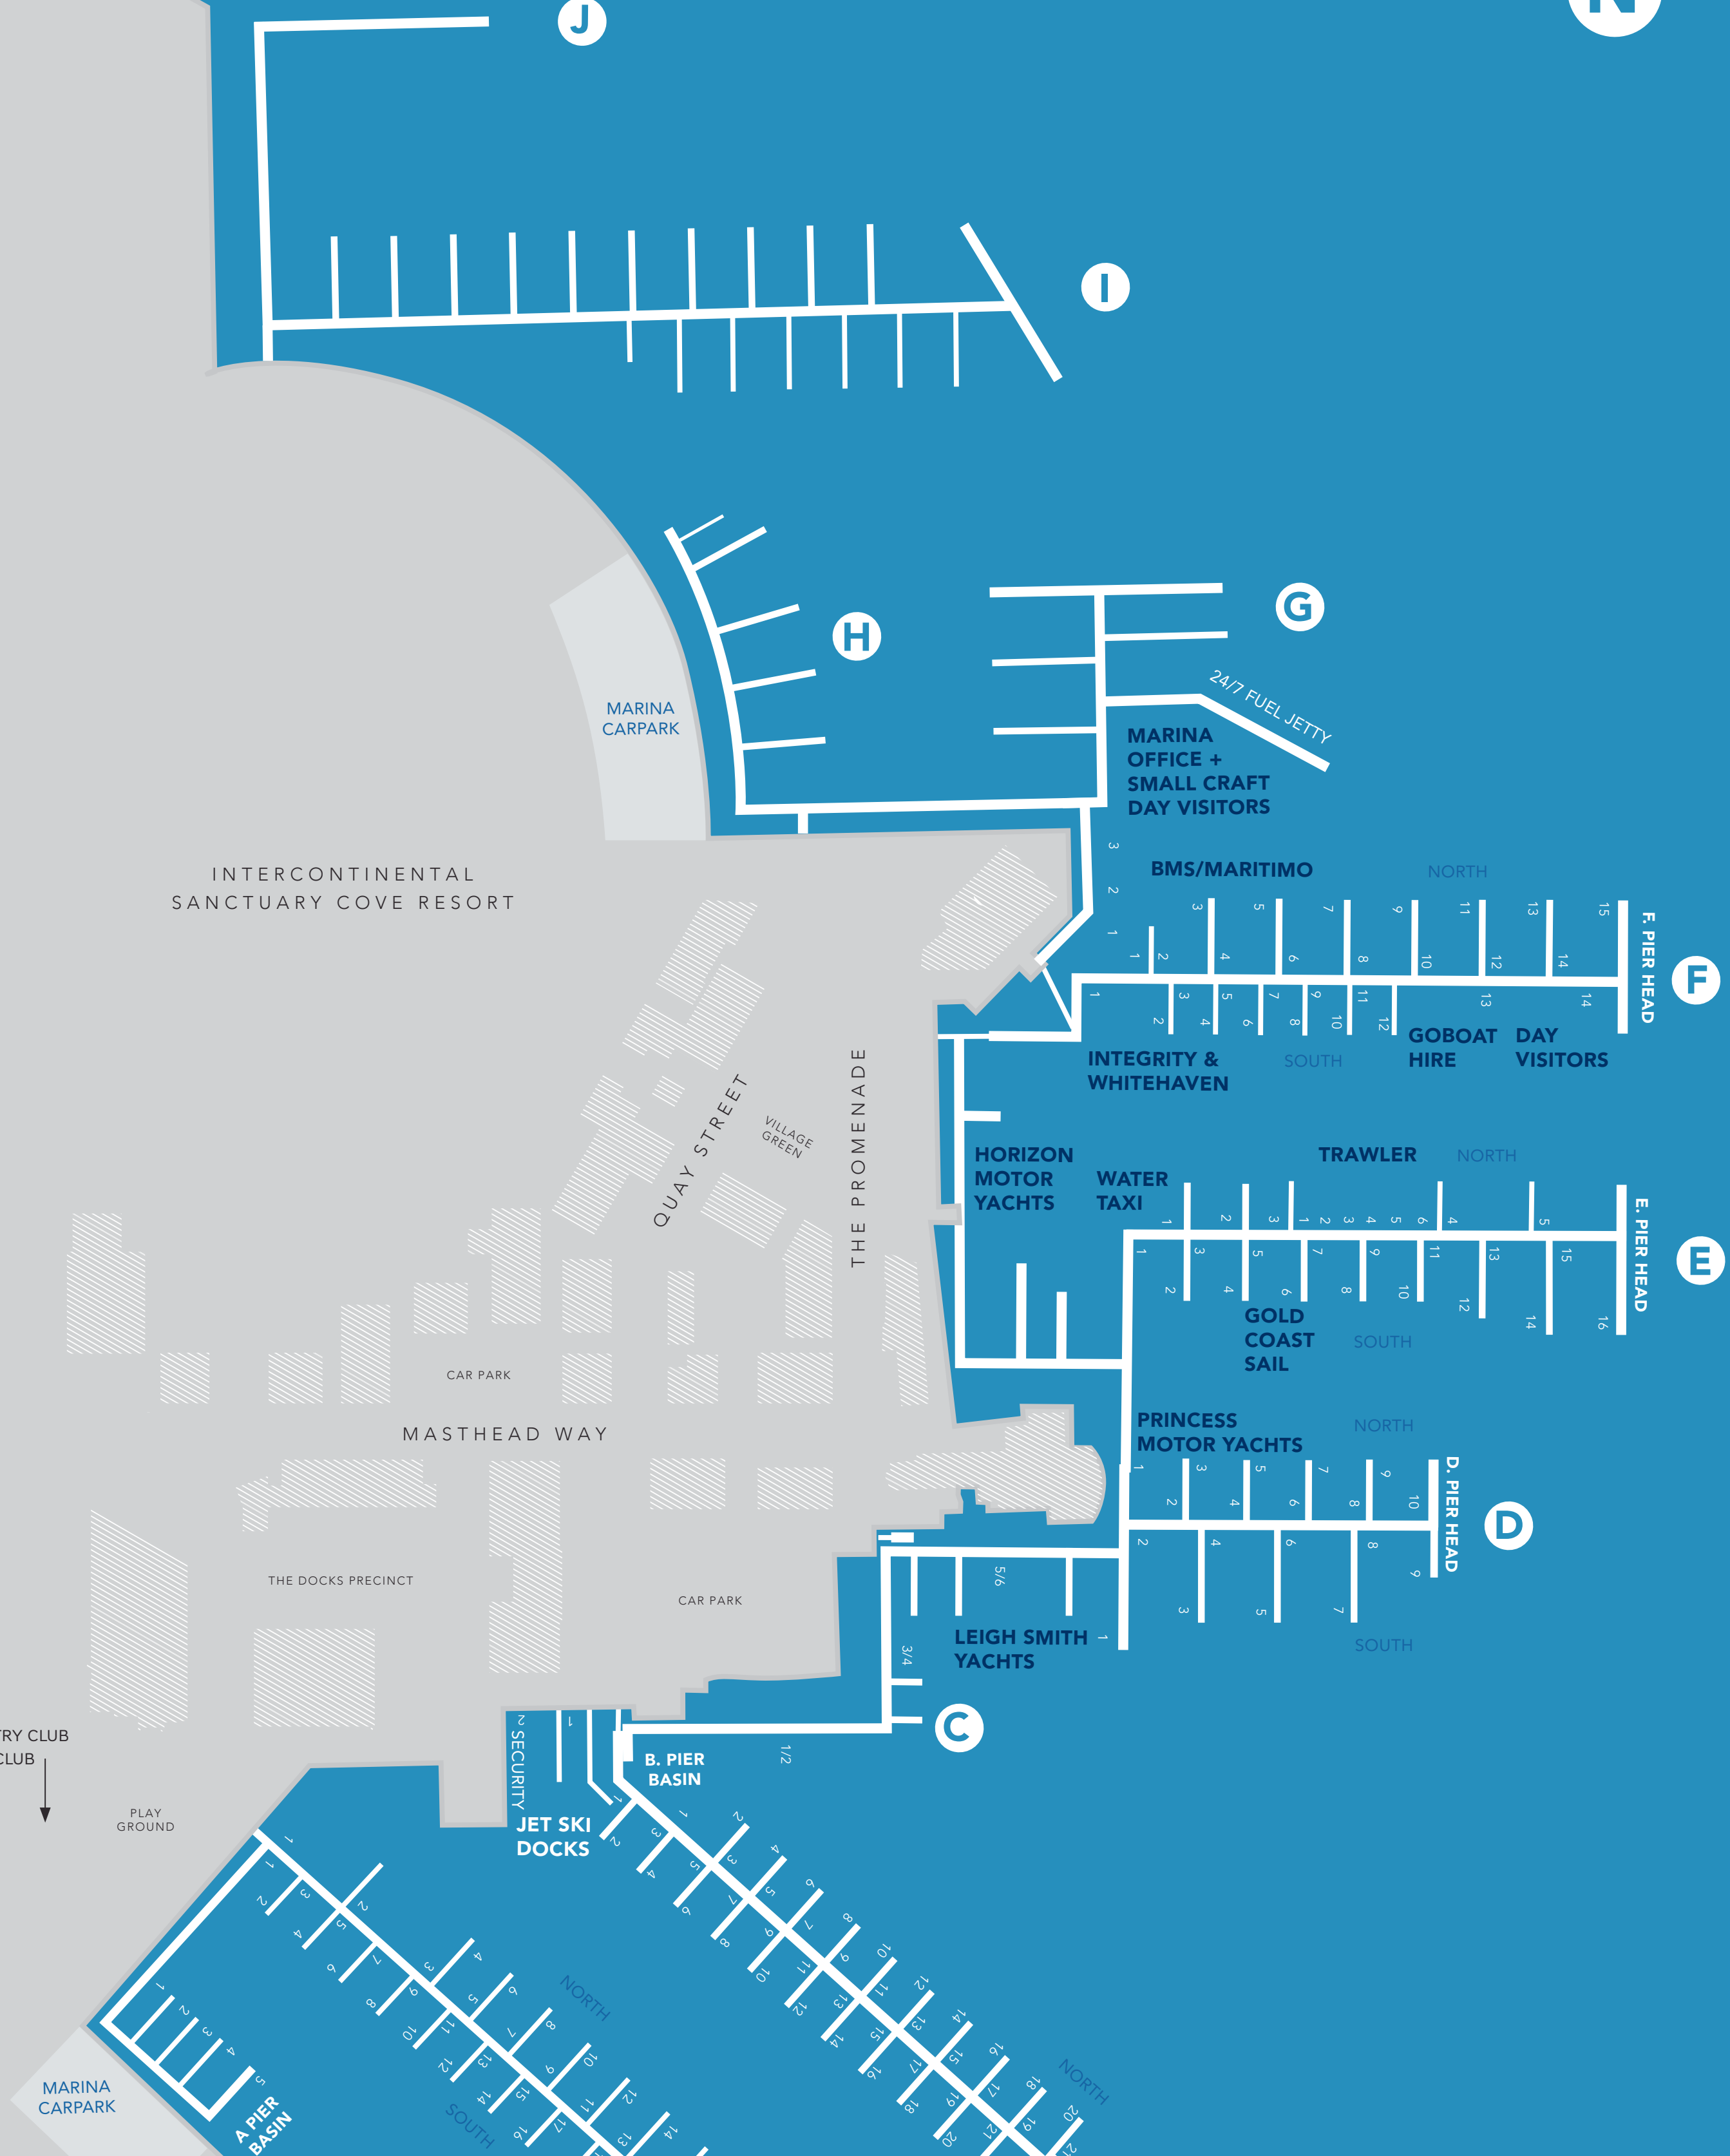

MARINA CARPARK

INTERCONTINENTAL SANCTUARY COVE RESORT

QUAY STREET

VILLAGE GREEN

THE PROMENADE

MASTHEAD WAY

THE DOCKS PRECINCT

JET SKI DOCKS

NORTH

F. PIER HEAD

INTEGRITY & WHITEHAVEN

SOUTH

GOBOAT DAY VISITORS

HORIZON MOTOR YACHTS

WATER TAXI

TRAWLER

NORTH

E. PIER HEAD

GOLD COAST SAIL

SOUTH

PRINCESS MOTOR YACHTS

NORTH

D. PIER HEAD

LEIGH SMITH YACHTS

SOUTH

SECURITY

NORTH

SOUTH

NORTH