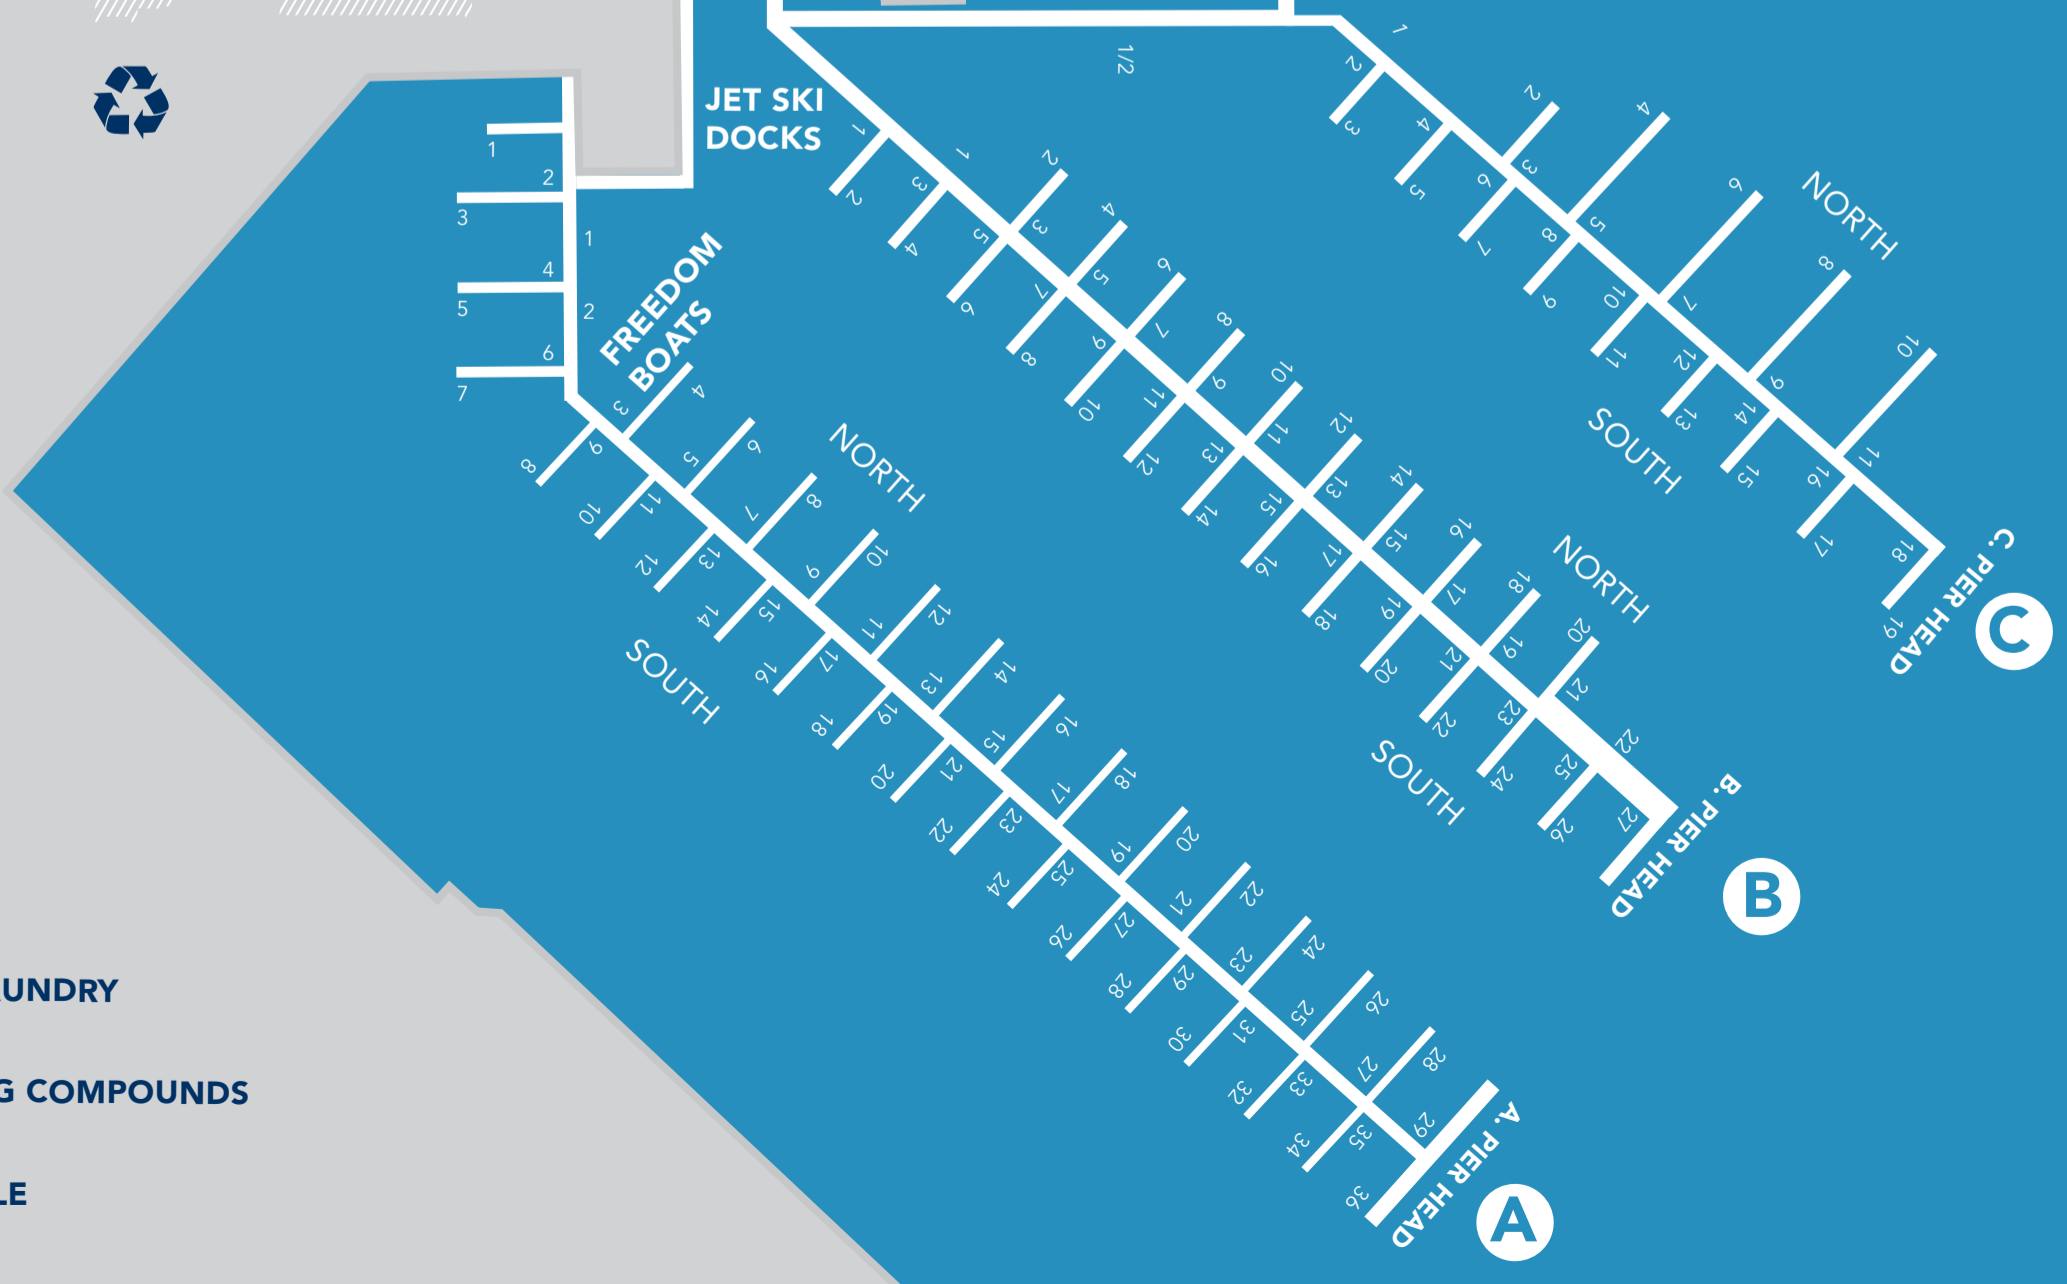

HELIPAD

INTERCONTINENTAL SANCTUARY COVE RESORT

CAR PARK

SANCTUARY COVE COUNTRY CLUB  
SANCTUARY COVE GOLF CLUB

-  BERTH HOLDER AMENITIES & LAUNDRY
-  GENERAL WASTE AND RECYCLING COMPOUNDS
-  PLEASE NOTE MAP ISN'T TO SCALE