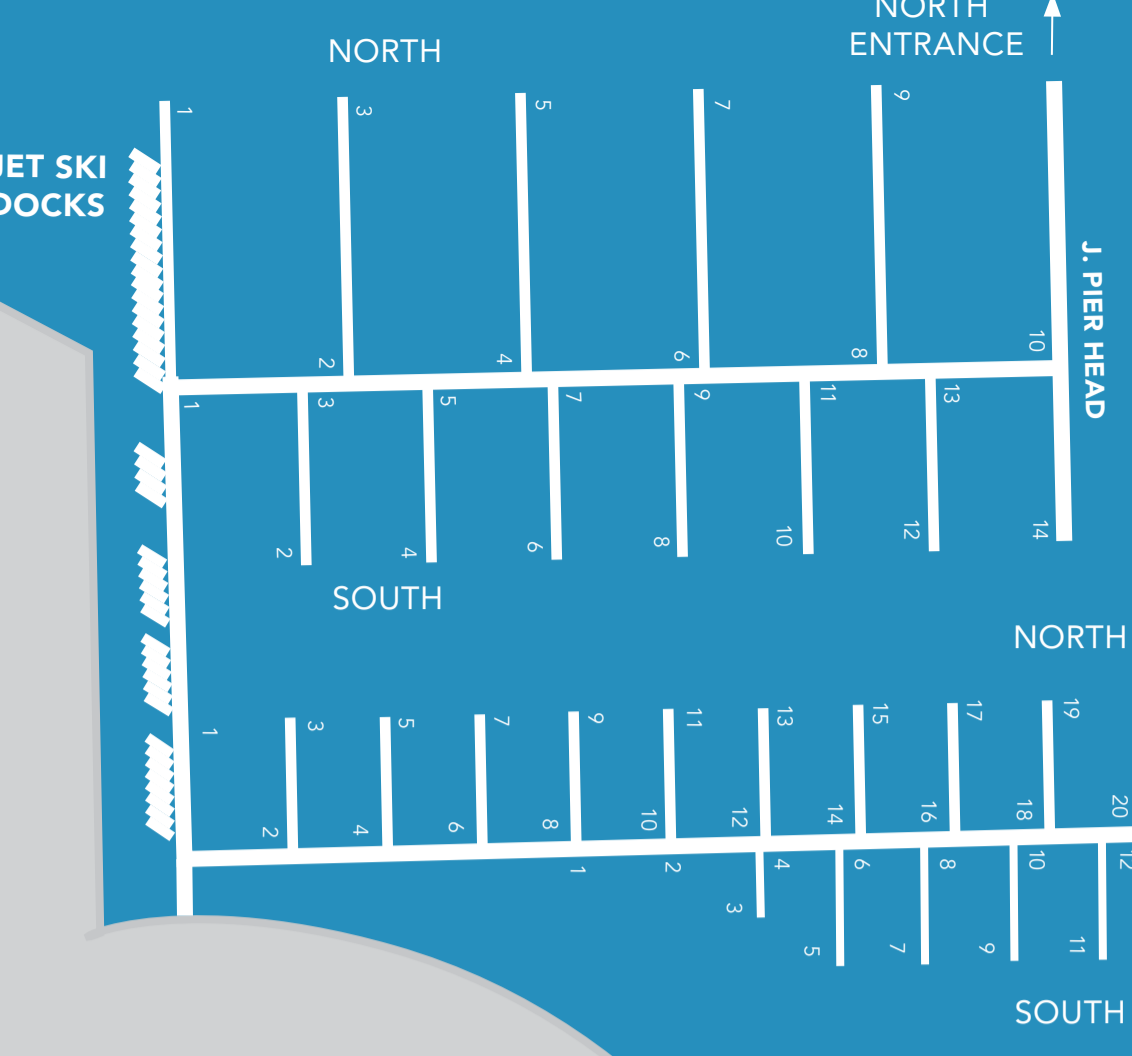

HELIPAD

INTERCONTINENTAL SANCTUARY COVE RESORT

CAR PARK

SANCTUARY COVE COUNTRY CLUB  
SANCTUARY COVE GOLF CLUB

-  BERTH HOLDER AMENITIES & LAUNDRY
-  GENERAL WASTE AND RECYCLING COMPOUNDS
-  PLEASE NOTE MAP ISN'T TO SCALE