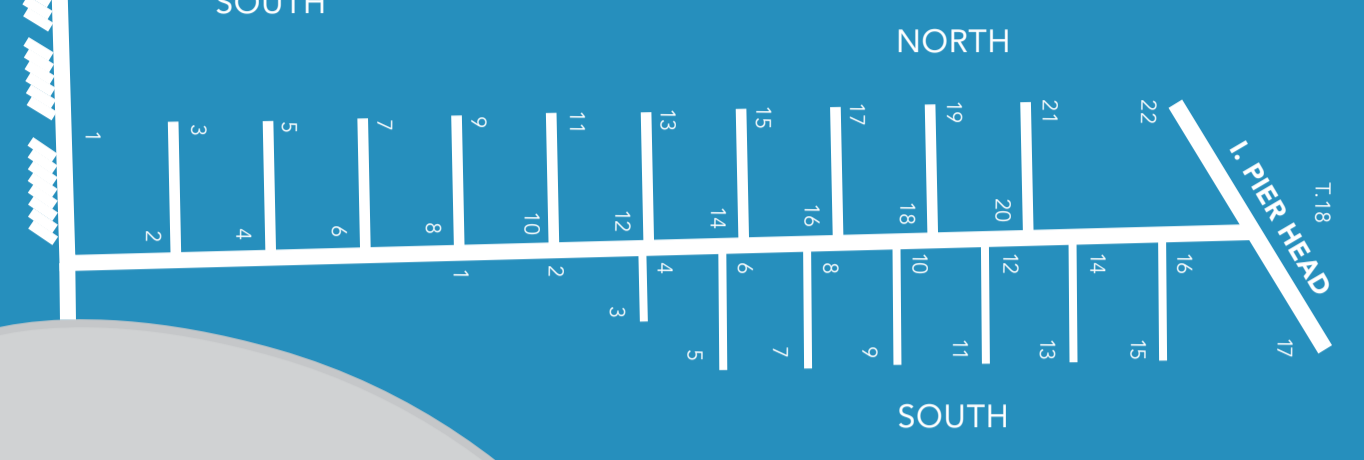

HELIPAD

INTERCONTINENTAL SANCTUARY COVE RESORT

CAR PARK

SANCTUARY COVE COUNTRY CLUB  
SANCTUARY COVE GOLF CLUB

-  BERTH HOLDER AMENITIES & LAUNDRY
-  GENERAL WASTE AND RECYCLING COMPOUNDS
-  PLEASE NOTE MAP ISN'T TO SCALE