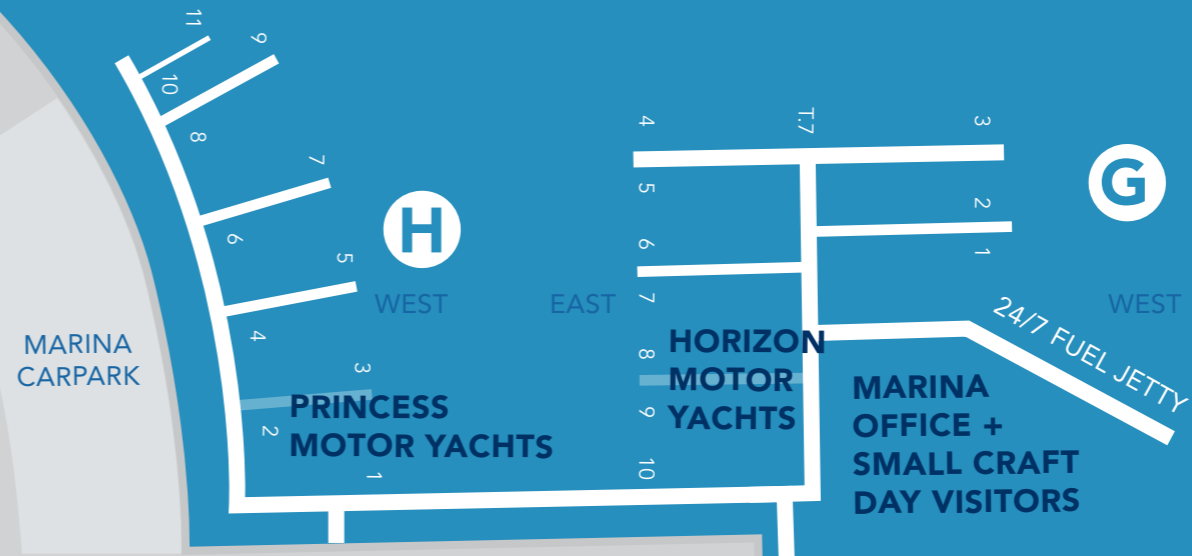

HELIPAD

NORTH
SOUTH

J

NORTH
SOUTH

I

H

G

INTERCONTINENTAL
SANCTUARY COVE RESORT

BMS/MARITIMO NORTH

INTEGRITY &
WHITEHAVEN SOUTH

GOBOAT HIRE DAY VISITORS

HORIZON MOTOR YACHTS

WATER TAXI

TRAWLER NORTH

GOLD COAST SAIL SOUTH

NORTH

AMAROO YACHT CHARTERS

SOUTH

LEIGH SMITH YACHTS

CAR PARK

MASTHEAD WAY

THE DOCKS PRECINCT

CAR PARK

SANCTUARY COVE COUNTRY CLUB
SANCTUARY COVE GOLF CLUB

PLAY GROUND

JET SKI DOCKS

B. PIER BASIN

MARINA CARPARK

A. PIER BASIN

NORTH

SOUTH

A